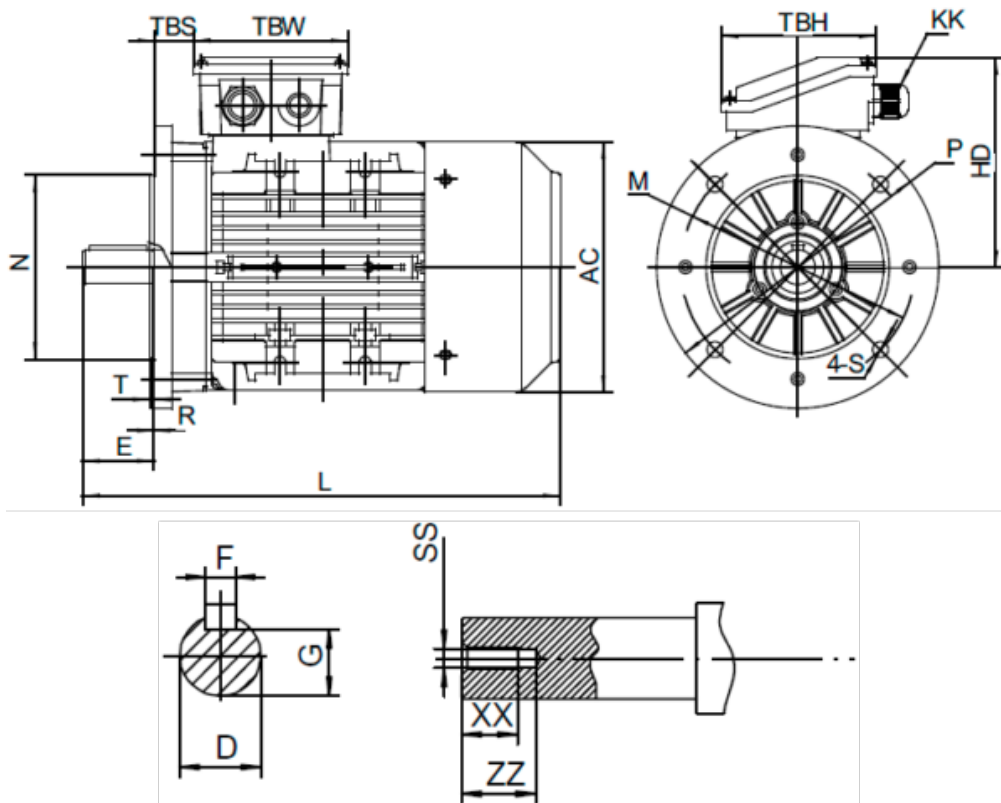

Data Sheet

Article number: 2518005504240140

Description: Kleedrive T3A 112M2-4 5.5kw 1400 rpm UL/CSA
3x400/690V 50 HZ IP55 B5 Eff=89,6%

Measures

AA = 224	L = 397	TBH = 118
AC = Ø220	M = Ø215	TBS = 33
AD = 283	N = Ø180	TBW = 118
D = Ø28	P = Ø250	XX = 22
E = 60	R = 0	ZZ = 30
F = 8	S = Ø15	
G = 24	SS = M10	
HD = 171	T = 4	